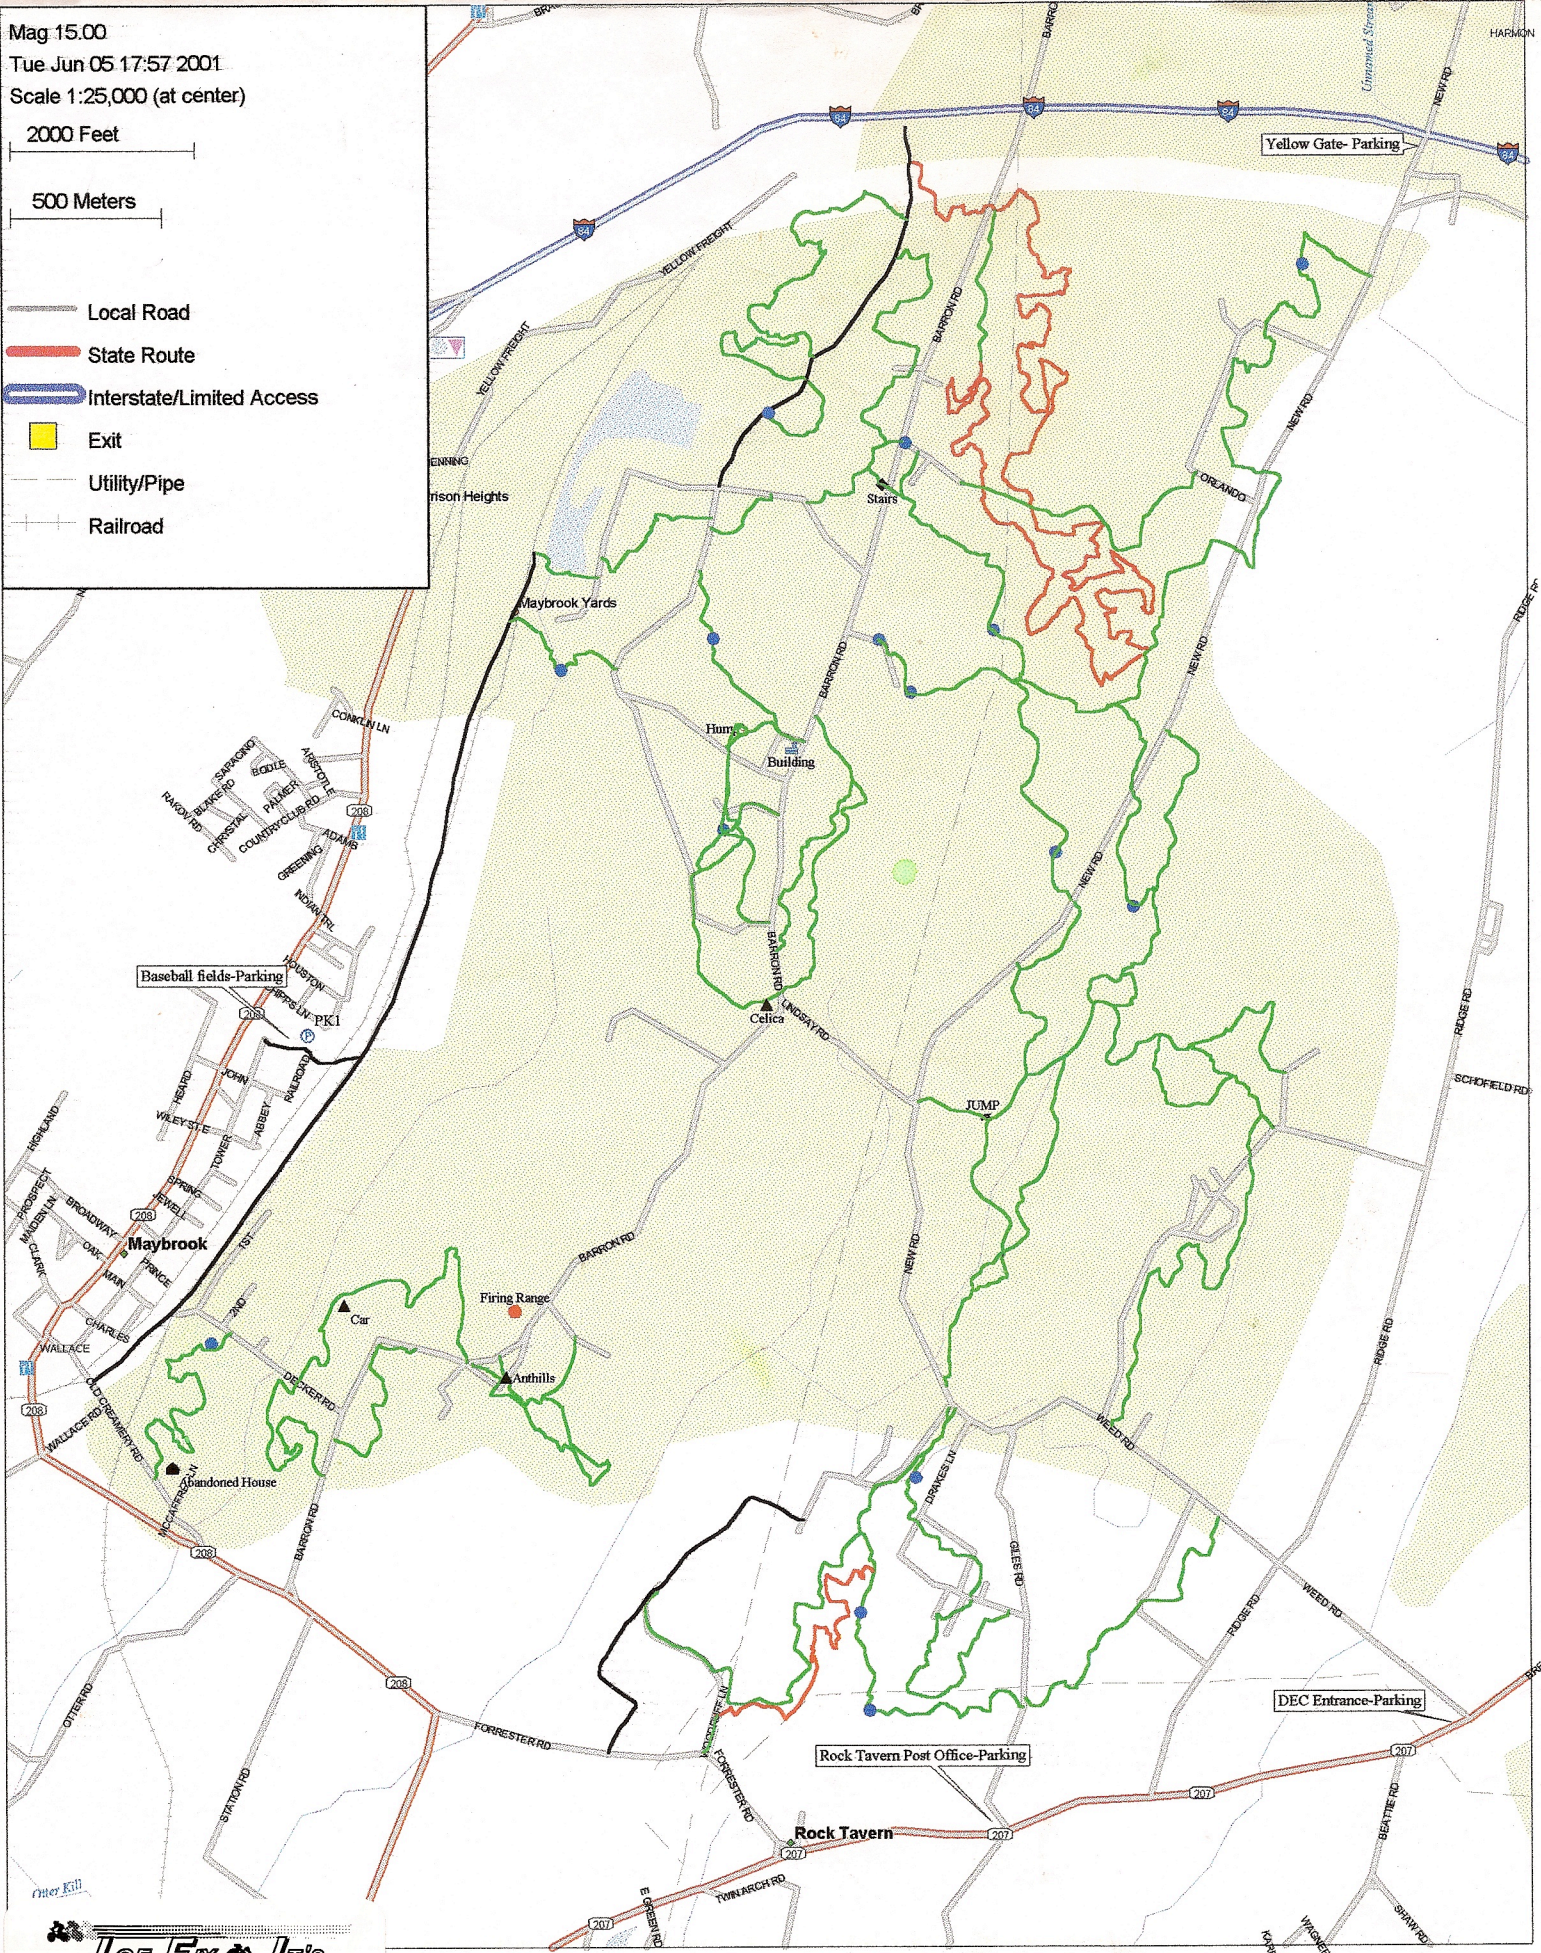

Mag 15.00  
Tue Jun 05 17:57 2001  
Scale 1:25,000 (at center)

2000 Feet

500 Meters

- Local Road
- State Route
- Interstate/Limited Access
- Exit
- Utility/Pipe
- Railroad

**JOE FIX IT'S**

Since 1946 • www.joefixits.com  
20 W. MAIN STREET 401 ROUTE 208  
GOSHEN, N.Y. 10924 MONROE, N.Y. 10950  
(845) 294-7242 (845) 774-2377  
(FAX) 294-3359 (FAX) 774-2388